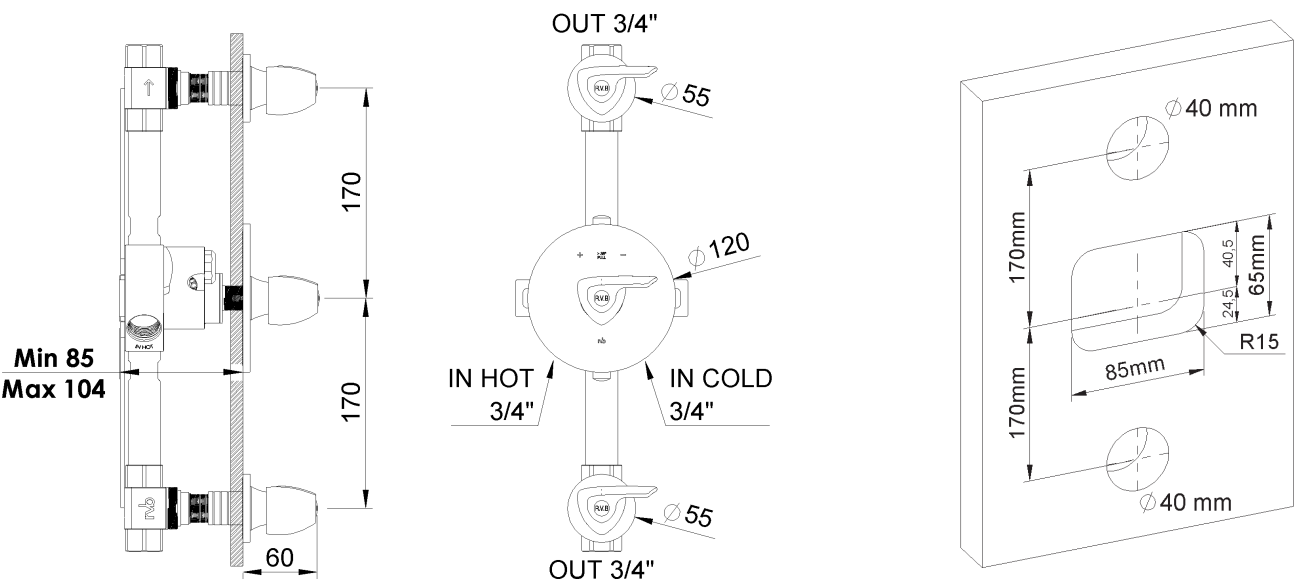

Picture

Product details

Flow at 3 bar : 27 l/min

Internal mechanism : Ceramic valve 1/4 turn

T° mechanism : Thermostatic wax cartridge

Technical drawing

RA1.V02